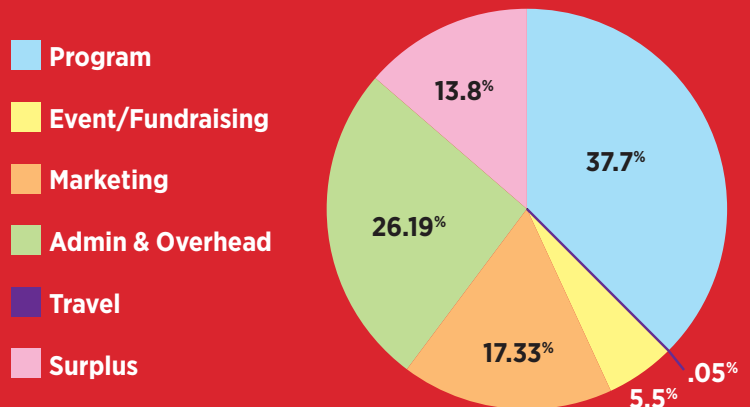

HOW FUNDING WAS SPENT

Thankfully, because Puppy Food Bank generously provides dog food donations, we've been able to redirect our dog food budget toward urgent medical needs instead. Their support has truly been a lifeline, allowing us to continue saying "yes" to dogs who need us most, even when their care becomes costly. We are deeply grateful for Puppy Food Bank's support and for the meaningful impact it has on every dog who enters our rescue program."

— Katelyn Reckaway, Love and Puppy Paws

For more information visit
PuppyFoodBank.org